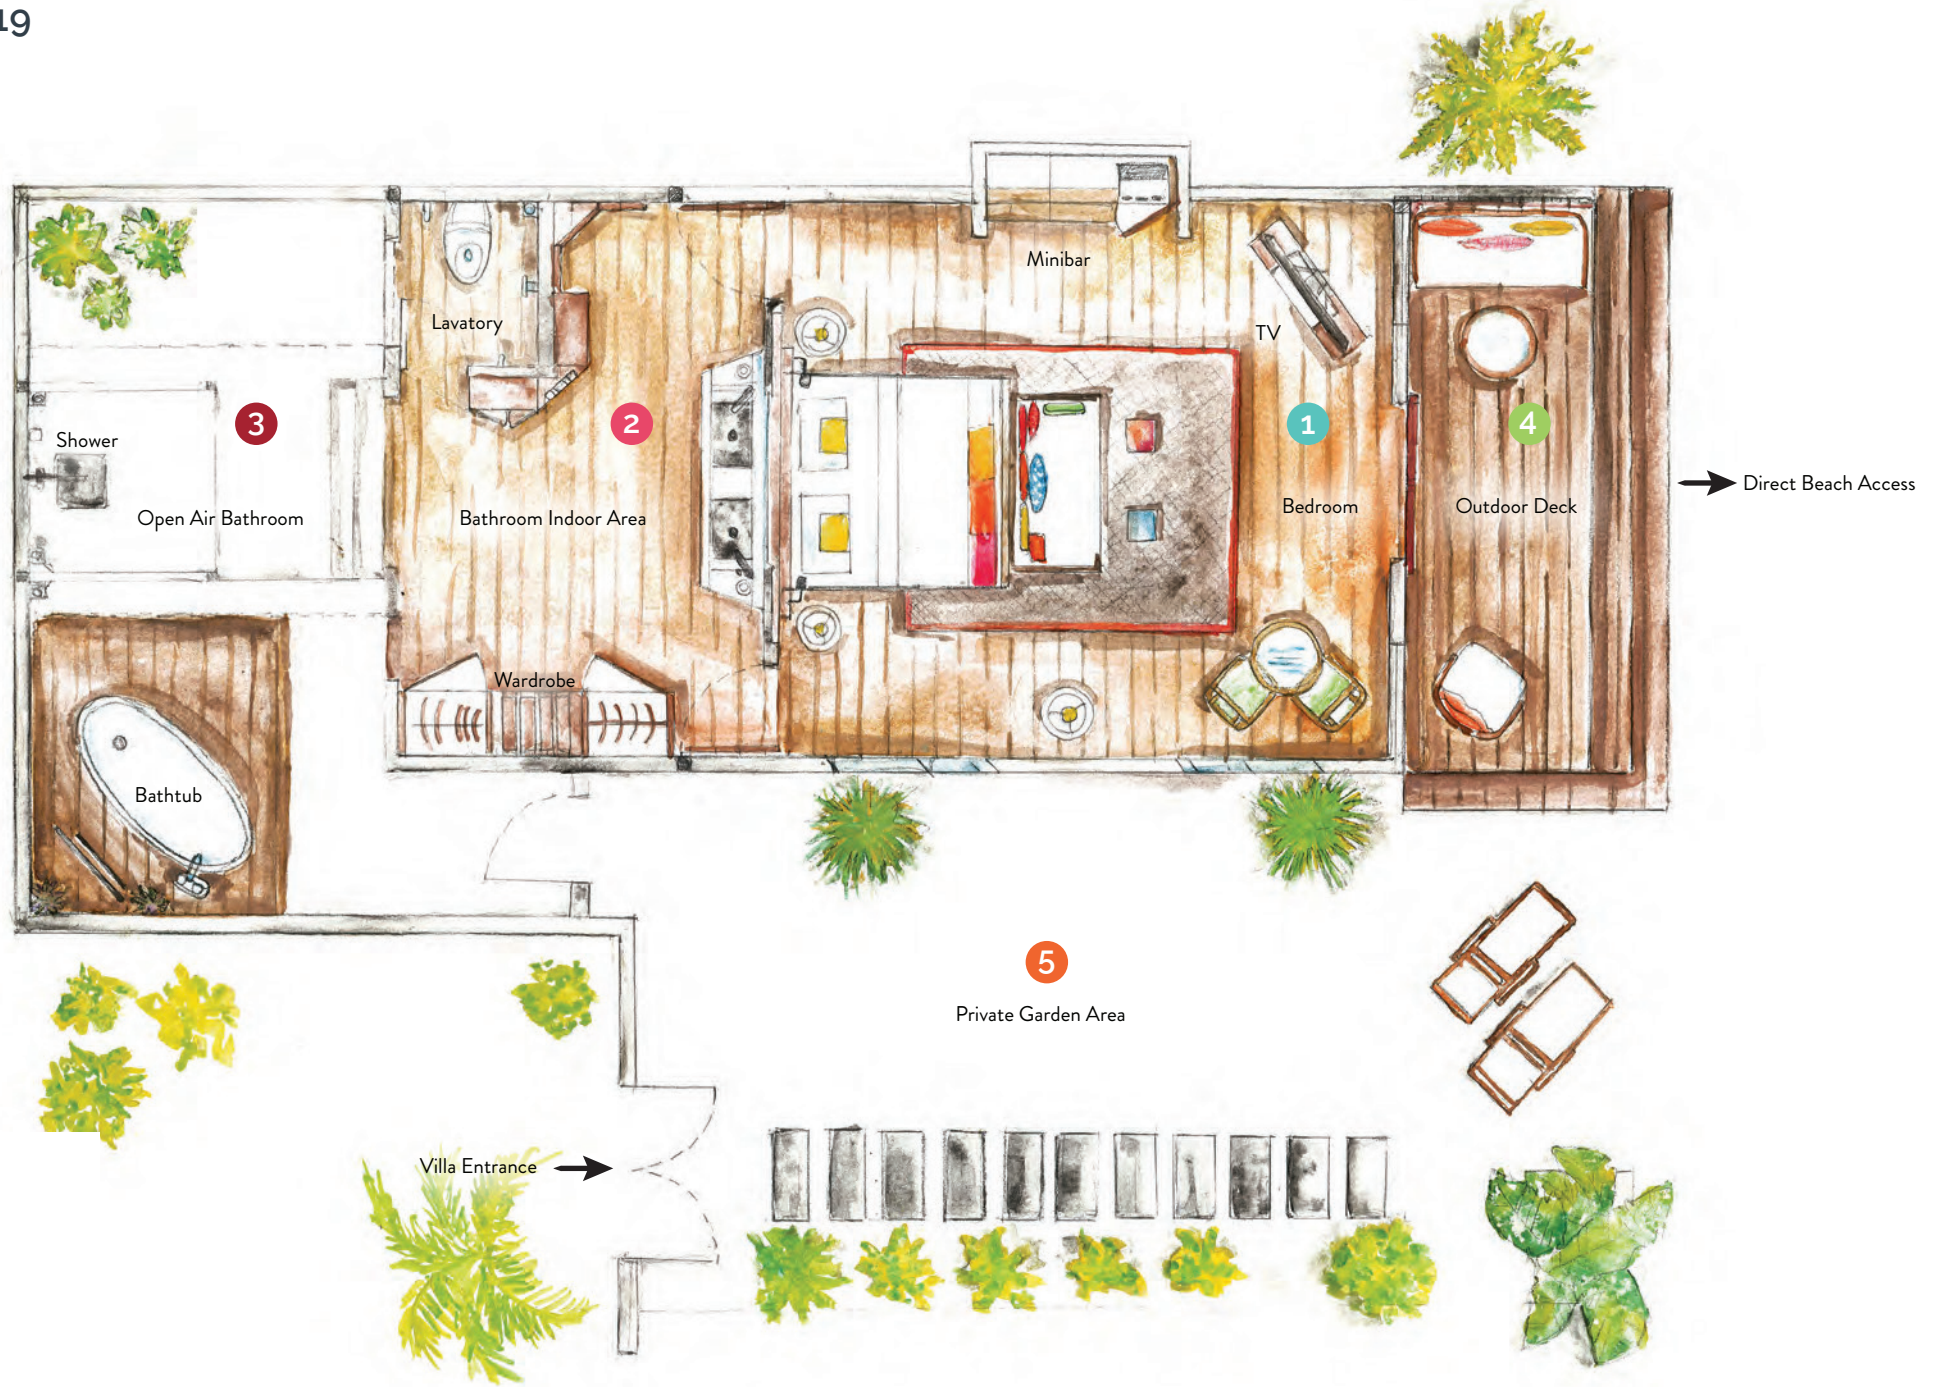

EARTH VILLA

UNITS: 19

| | Sqm | Sqft |
|-----------------------|-----|------|
| 1 Bedroom | 32 | 340 |
| 2 Bathroom (Indoor) | 19 | 203 |
| 3 Bathroom (Outdoor) | 29 | 315 |
| 4 Outdoor Deck | 14 | 150 |
| 5 Private Garden Area | 53 | 574 |

Entire Villa with Garden Area **160 Sqm | 1726 Sqft**